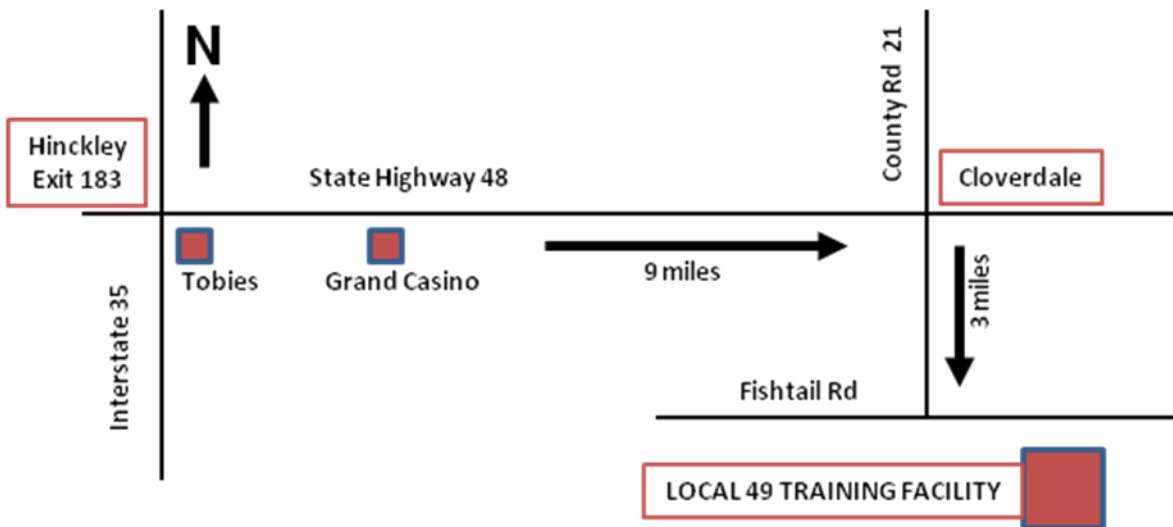

Local 49 Training Center
40276 Fishtail Road
Hinckley MN 55037
320-384-7093

Coming from the south or north, take 35W to the Hinckley exit.

Go east, on State Highway 48 for nine (9) miles to Cloverdale.

Go right or south on County Road 21 (also known as Cloverdale Road) three (3) miles to Fishtail Road (the road T's here).

Go left or east on Fishtail Road to first driveway on the right.

Stay on blacktop.

LODGING

Grand Casino Hotel, Hinckley, MN	800.737.8675
St Croix Casino, Danbury, WI	800.238.8946
America's Best Value Inn, Hinckley, MN	320.384.6112
Days Inn of Hinckley, Hinckley, MN	320.384.7751
Grand Northern Inn, Hinckley, MN	320.384.4702
Grand Hinckley Inn, Hinckley, MN	800.737.8675